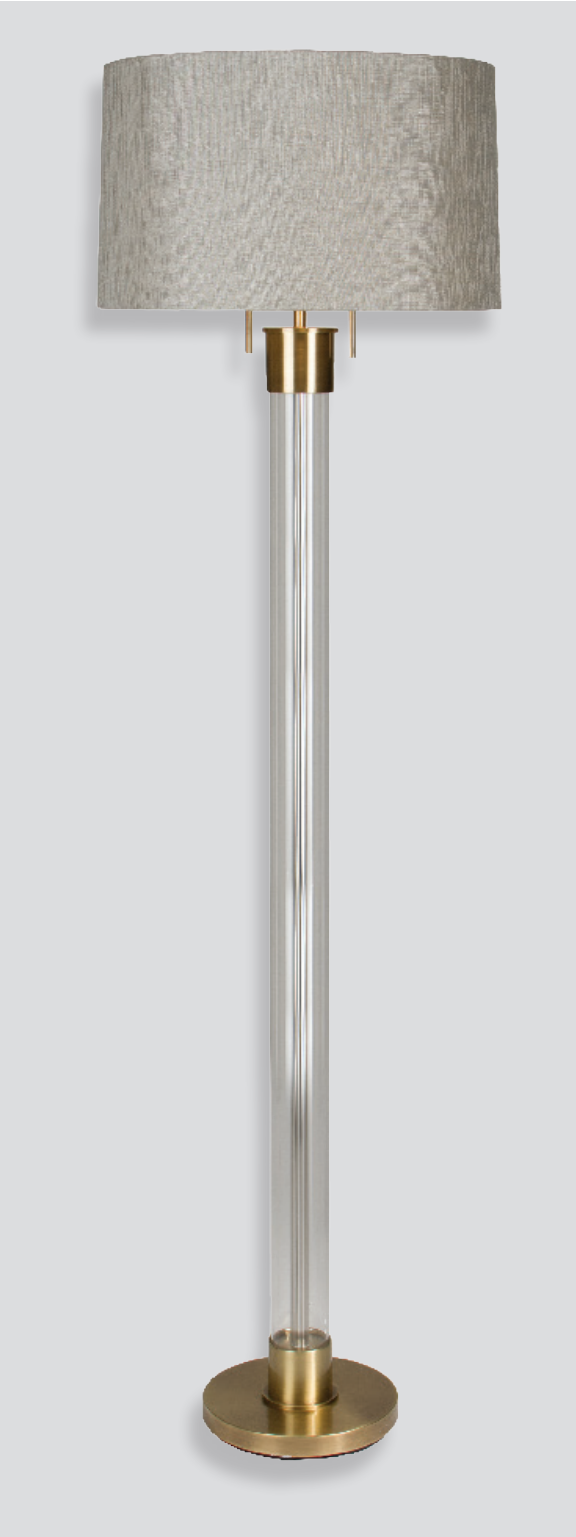

5958-89078 SPRING BLOSSOM 31"

8085-89140 CRESCENT 67"

Natalie - Coral Drip
5/28 - 8/20/16

Humble Care
X of 116535

Morning Skies
X of 116530

Olivia Call
9/04-8/20/14

5938-89016 NATALIE Coral Drip 32"

NA121160 WIND COLORS

NA121010 LE TOUR

5970-L-89016 DARTMOOR 34"

5998-89016 CLARION Bleached Coral 38"

NA119000 URBAN GARDEN

3351-89078 QUINN 29.5"

9104-89054 OLIVIA TALL 40"

5930-89047 BIRDSONG 28"

*N.A. 2/1977/10
Rio 17 x 21 inches*

*N.A. 2/1973/0
Carnival 17 x 21 inches*

*N.A. 2/1975/0
Festival 17 x 21 inches*

*N.A. 2/1975/5
Samba 17 x 21 inches*

NA116530 MORNING SKIES
NA116535 HUMBLE CARES

8090-89177 LEGEND 67.5"

NA120221 PETITE BRIGHT V
NA120246 PETITE BRIGHT X

NA120241 PETITE BRIGHT IX
NA120251 PETITE BRIGHT XI

8125 VIRGINIA Pharmacy Lamp
Adjustable from 36-53" H

3561-89141 ROCKPORT 30.5"

3372-89054 MYKONOS 28"

Water Hyacinth - Woven by Hand

225-89014 COCO 29"

3565 CLAUDETTE Blue 28"