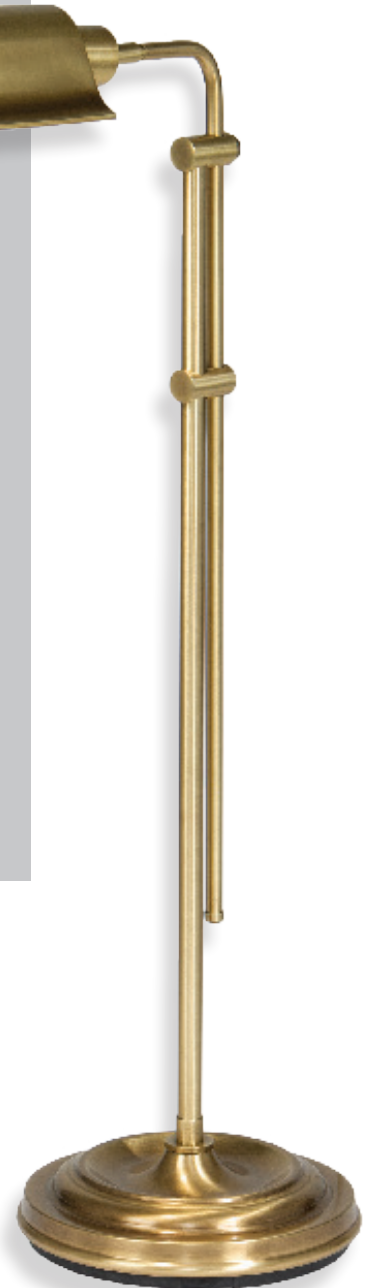

5958-89078 SPRING BLOSSOM 31"

8085-89140 CRESCENT 67"

Natalie - Coral Drip
5/28 - 8/20/16

Humble Care
X of 116535

Morning Skies
X of 116530

Olivia Call
9/04-8/20/14

5938-89016 NATALIE Coral Drip 32"

NA121160 WIND COLORS

*N.A. 2/1973/0
Carnival 17 x 21 inches*

*N.A. 2/1975/0
Festival 17 x 21 inches*

*N.A. 2/1975/5
Samba 17 x 21 inches*

NA116530 MORNING SKIES
NA116535 HUMBLE CARES

8090-89177 LEGEND 67.5"

NA120221 PETITE BRIGHT V
NA120246 PETITE BRIGHT X

NA120241 PETITE BRIGHT IX
NA120251 PETITE BRIGHT XI

8125 VIRGINIA Pharmacy Lamp
Adjustable from 36-53" H

3561-89141 ROCKPORT 30.5"

3372-89054 MYKONOS 28"

Water Hyacinth - Woven by Hand

225-89014 COCO 29"

3565 CLAUDETTE Blue 28"

887-89014 ALL WRAPPED UP Natural Lampakanay 65.5"

8139-89122 BLAZER - Bronze 69.5"H

TOP: 3567-89122- BRAY 30.5"
BOTTOM: 9106-89141 FROZEN - Bronze 37"

NA121060 ENDLESS VIEW

5868-89015 SILVER BLANCHE 31"

NA117520 FITFUL WIND
NA117530 WINDY DAY