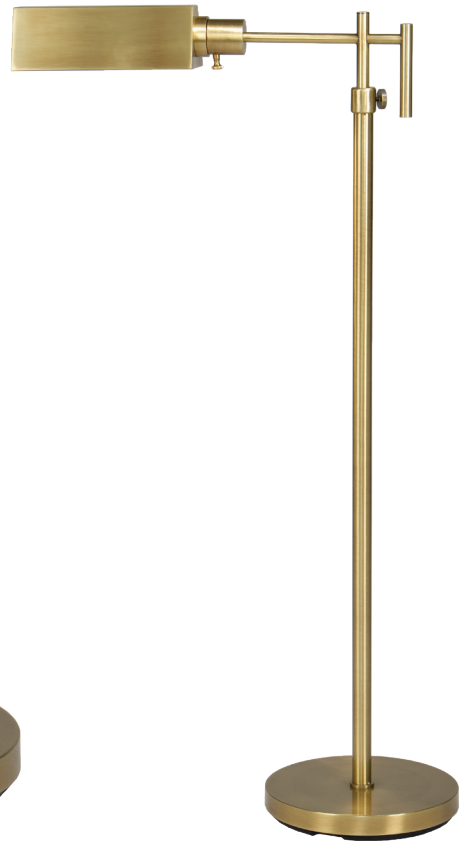

Footprint: 10" dia
Other Dia.: 19.75"
Max Wattage: 60 Type T
Switch: Full Range Dimmer

Side View

8122 PLAZA

Pharmacy Lamp Adjustable from 39-53" H
With full range dimmer switch
Antique Brass Finish